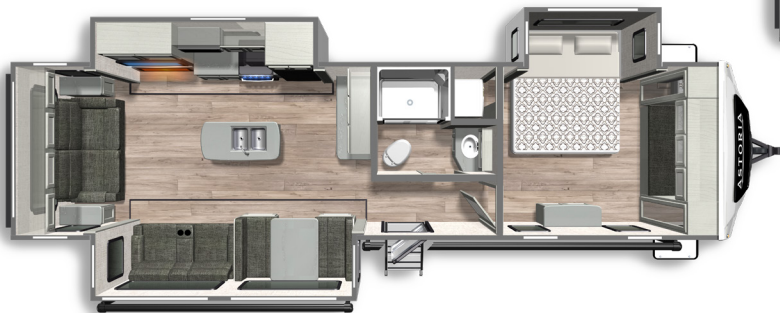

ASTORIA

TRAVEL TRAILER FLOORPLANS

ASTORIA TRAVEL TRAILER 2703RB
 Length: 31' 11" Weight: 6,575 Sleeps: 2-4

ASTORIA TRAVEL TRAILER 2623RK
 Length: 30' 11" Weight: 7,335 lbs Sleeps: 2-4

ASTORIA TRAVEL TRAILER 2913FK
 Length: 33' 11" Weight: 7,428 lbs Sleeps: 2-4

ASTORIA TRAVEL TRAILER 2903BH
 Length: 33' 9" Weight: 6,941 lbs Sleeps: 8-10

ASTORIA TRAVEL TRAILER 3203BH
 Length: 36' 10" Weight: 7,849 lbs Sleeps: 8-10

ASTORIA TRAVEL TRAILER 3313RL
 Length: 36' 11" Weight: 8,551 lbs Sleeps: 2-4