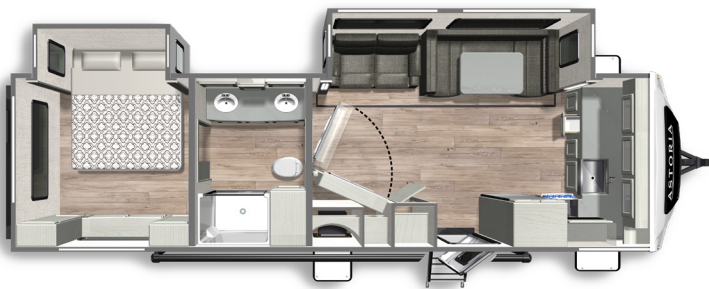

ASTORIA

TRAVEL TRAILER FLOORPLANS

ASTORIA TRAVEL TRAILER 2703RB
 Length: 31' 11" Weight: 6,575 Sleeps: 2-4

ASTORIA TRAVEL TRAILER 2623RK
 Length: 30' 11" Weight: 7,335 lbs Sleeps: 2-4

ASTORIA TRAVEL TRAILER 2913FK
 Length: 33' 11" Weight: 7,428 lbs Sleeps: 2-4

ASTORIA TRAVEL TRAILER 2903BH
 Length: 33' 9" Weight: 6,941 lbs Sleeps: 8-10

ASTORIA TRAVEL TRAILER 3203BH
 Length: 36' 10" Weight: 7,849 lbs Sleeps: 8-10

ASTORIA TRAVEL TRAILER 3313RL
 Length: 36' 11" Weight: 8,551 lbs Sleeps: 2-4